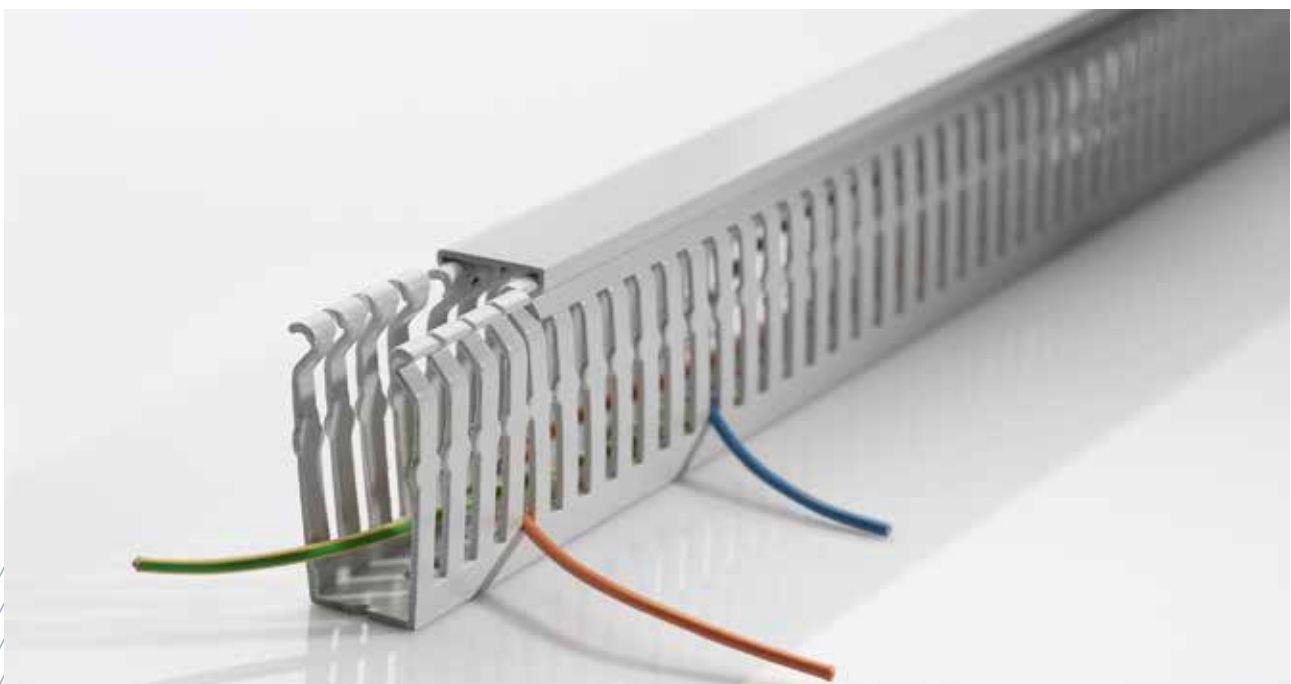

UL File ML 523202

LK4H N 60025	LK4H N 60040	LK4H N 60060	LK4H N 60080
Trunking height 60 mm Trunking height 25 mm	Trunking height 60 mm Trunking width 40 mm	Trunking height 60 mm Trunking height 60 mm	Trunking height 60 mm Trunking height 60 mm
6132550	6132552	6132554	6132556

LK4H N 80100	VDK HF KHKUni
Trunking height 80 mm Trunking height 100 mm	Cable retaining clamp
6132568	6132593